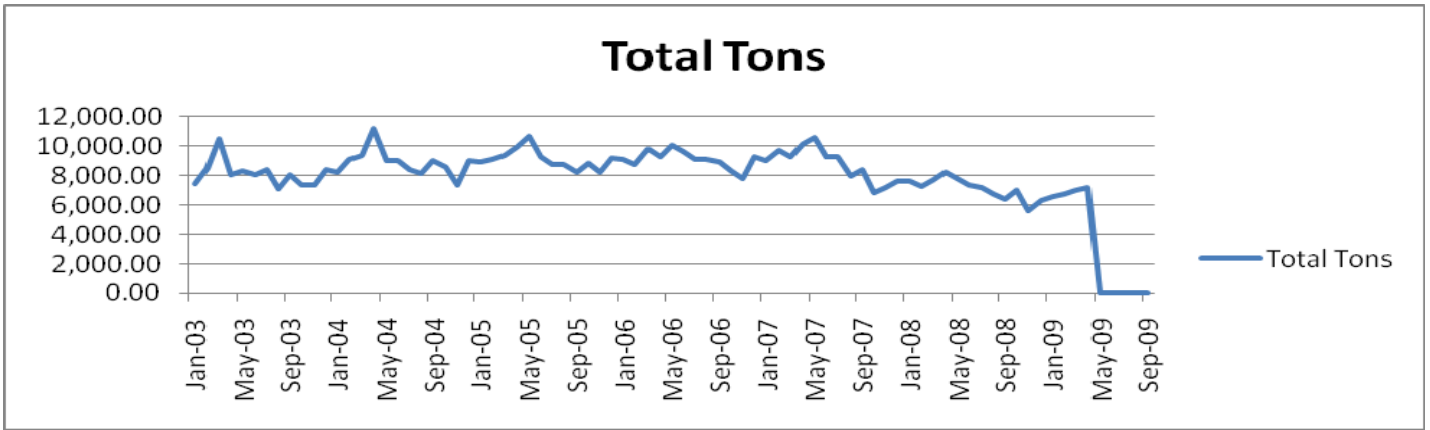

# Roseburg, OR, Landfill Stats by Month & Year

Posted 9/8/2009

### Total Tons by Type