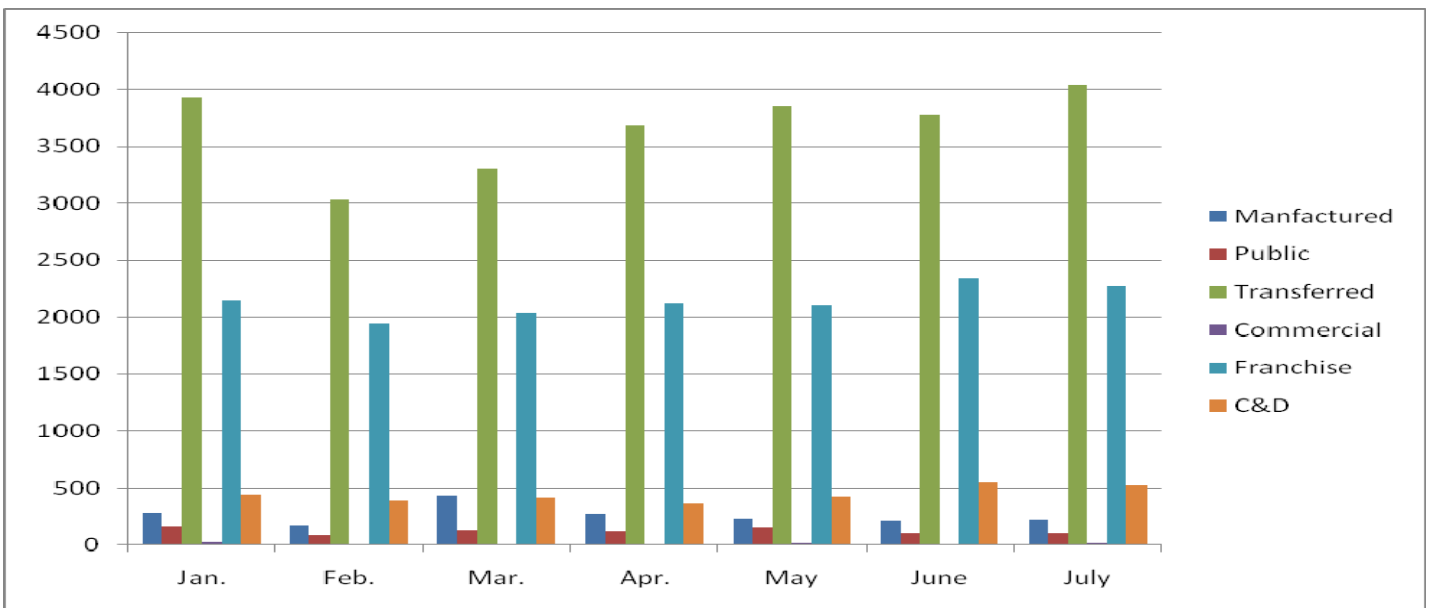

Roseburg, OR, Landfill Stats by Month & Year

Posted 9/8/2009

Total Tons by Type

2009